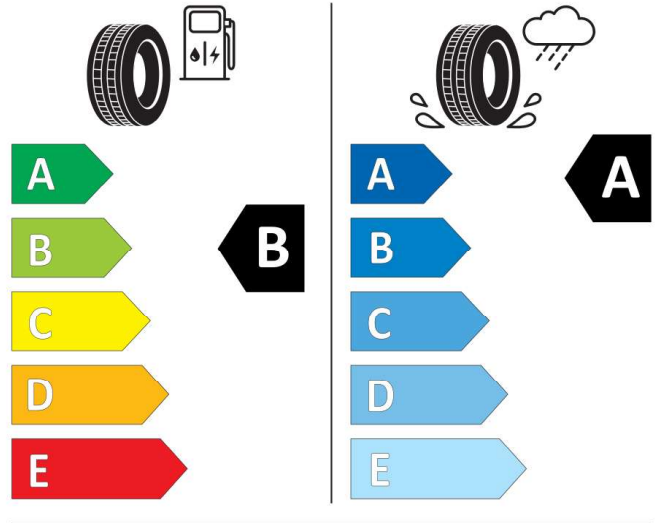

2020/740

KUMHO HA32

2343171

225/50 R18 95 V

Cl

2020/740

Bridgestone

29869