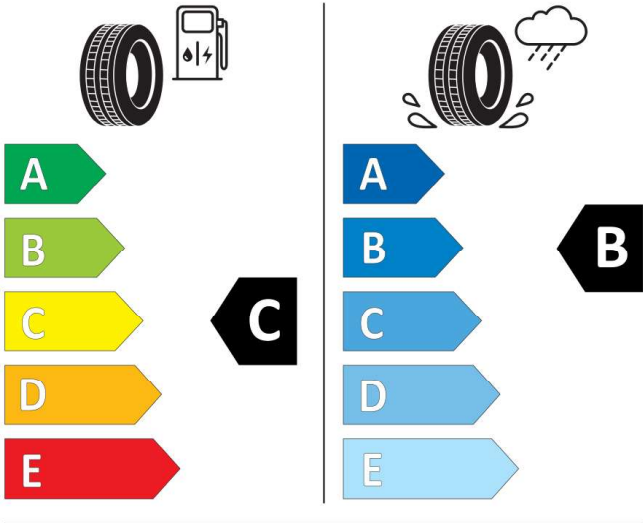

GOOD YEAR

546144

225/45R17 91 W

C1

2020/740

Bridgestone

29867

225/45 R19 92 W