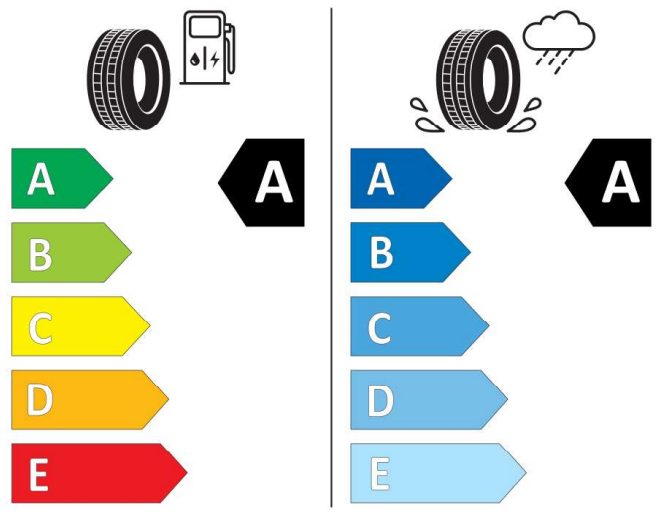

Bridgestone

29865

225/50 R18 95 V

CI