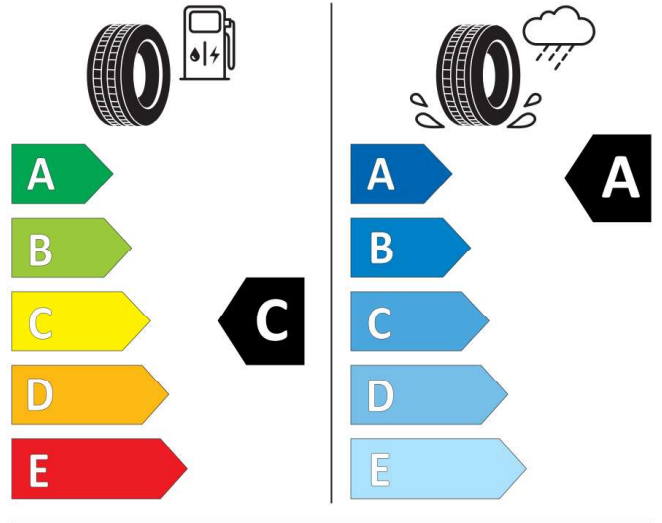

Bridgestone

29867

225/45 R19 92 W

C1

2020/740