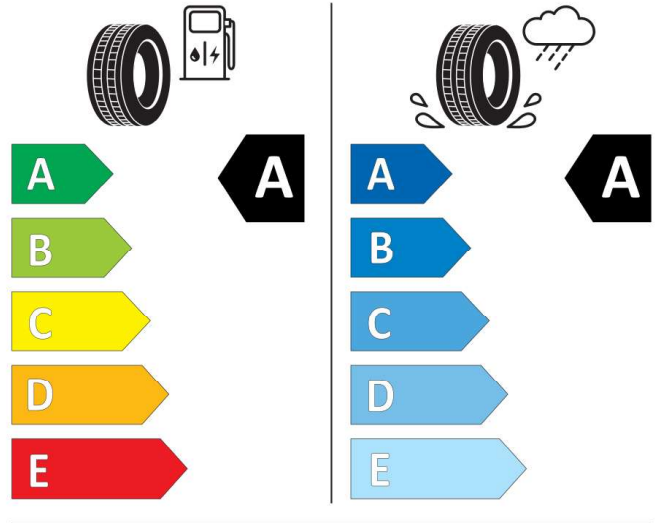

2020/740

Continental

0313897

225/50 R 18 95 V

CI

2020/740

Bridgestone

29827