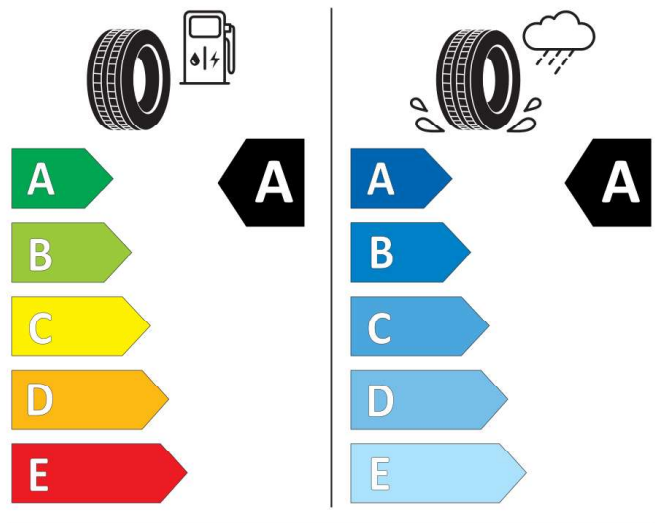

KUMHO HS2

2330681

225/60 R16 98 V

CI