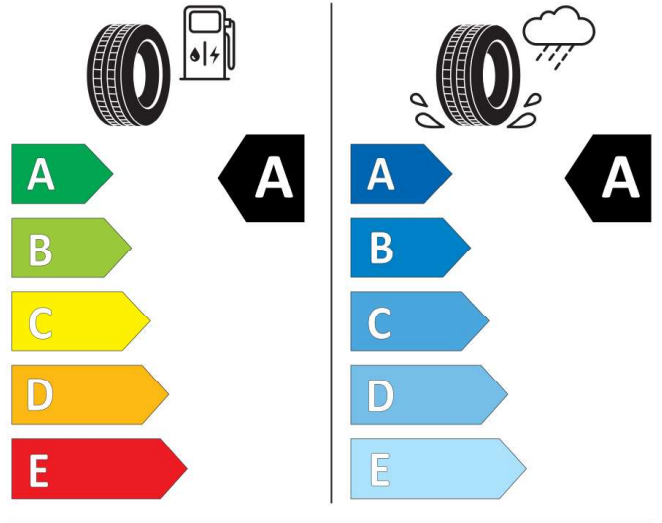

Bridgestone

29869

225/40 R20 94 W XL

CI

2020/740