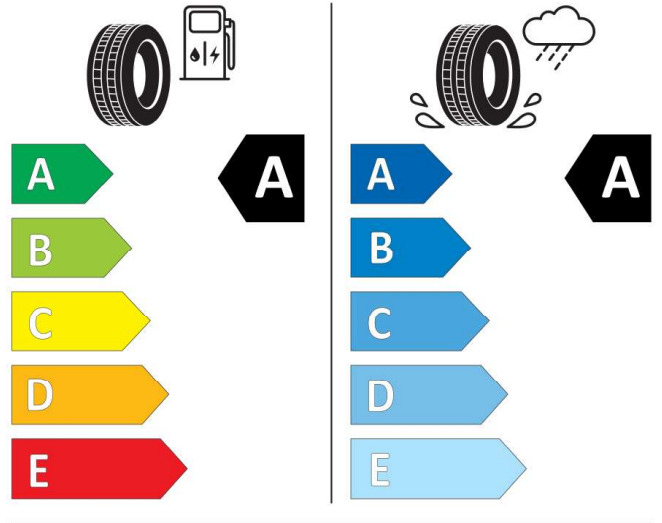

Hankook

1032364

225/40R20 94 W XL

Cl

2020/740